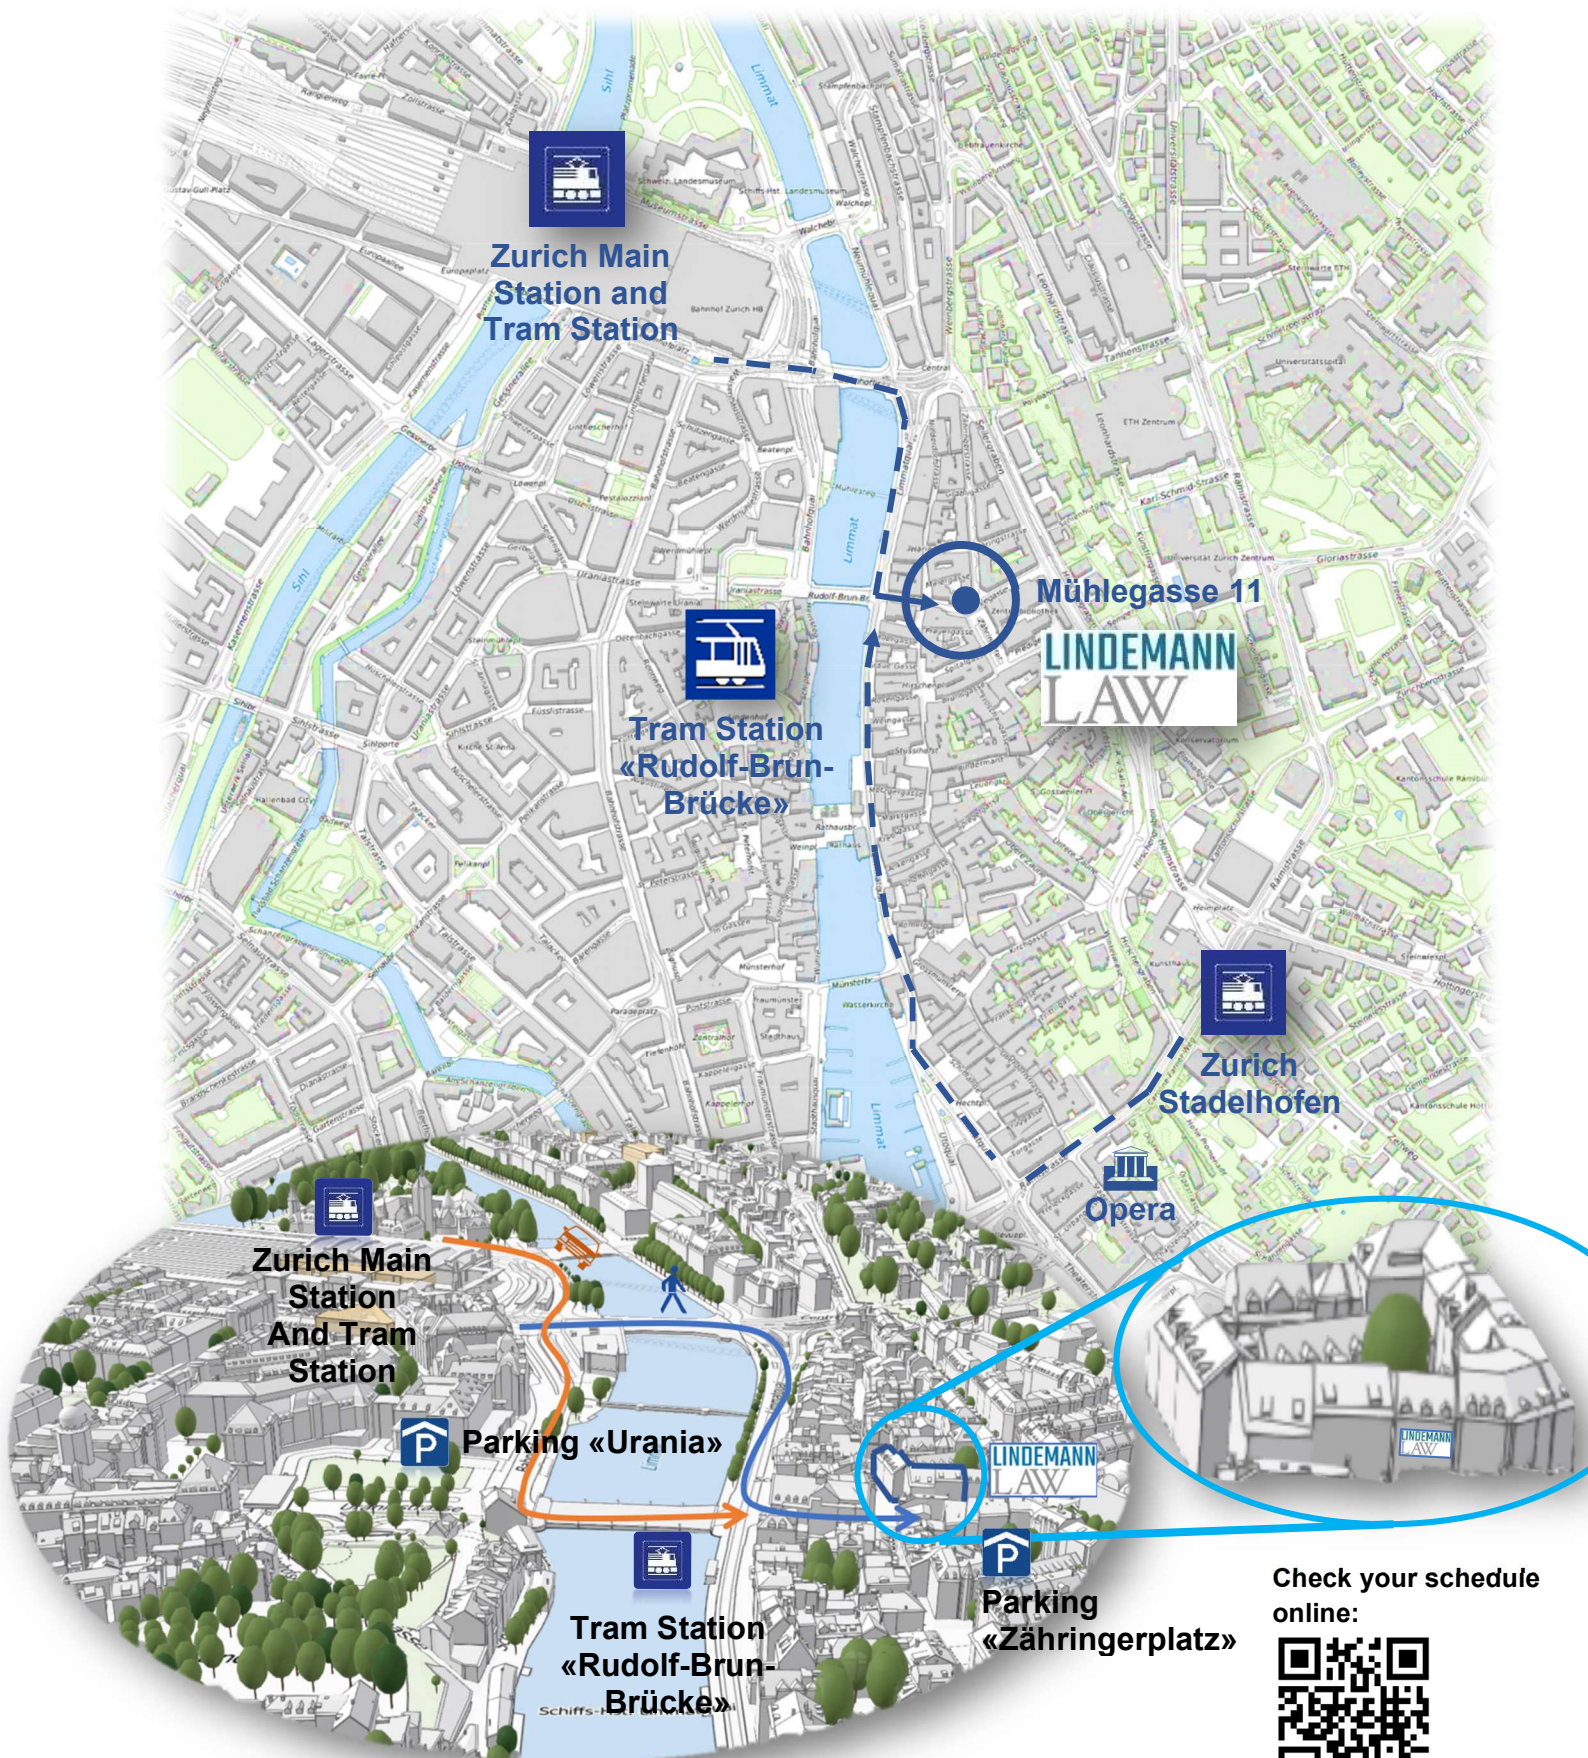

Overview Map

Check your schedule online: