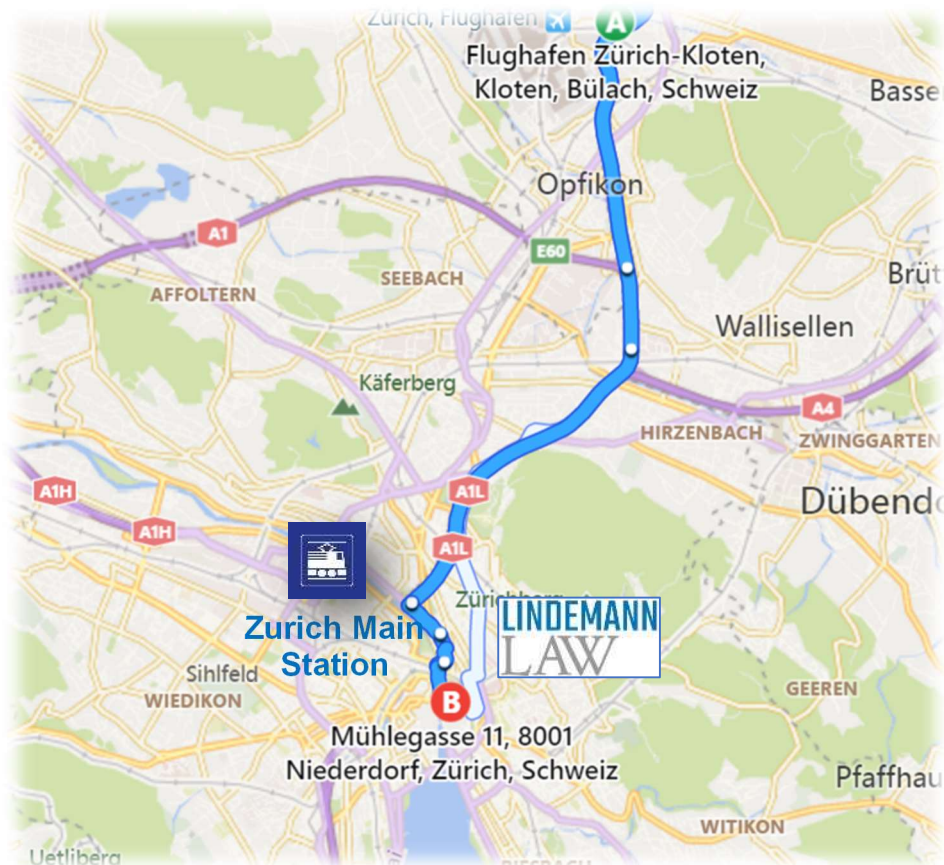

From AppStore

From Google Play Store

From Zurich Main Station

By Tram

- ✓ Our office is located near the Tram Station “Rudolf-Brun-Brücke” that you can reach by taking Tram  in the Direction of “Tiefenbrunnen” from Tram Station “Bahnhofquai/HB”.
 - After getting off the tram, walk to the crossroad and turn right until the supermarket “Alnatura”.
 - The entrance is located next to it. Take the stairs or the elevator to our office on the 3th floor.

By Train

- ✓ From the Train Station “Zurich Main Station”, it’s a 5-minute walk to our office.
 - When getting off the train, walk straight towards the river Limmat and turn right before reaching the bridge.
 - Then simply follow the course of Bahnhofquai.
 - After passing Urania Parking lot, turn right, cross the bridge and keep straight. Our office is right after supermarket “Alnatura”.
 - The entrance is on the left. Take the stairs / elevator to the 3th floor.

By car

We recommend parking in the parking garages “Urania” nearby.

- ✓ From City Center/Bellevue: Drive in the direction of Zurich Main Station, on Limmatquai, following the river on your left side
 - Take a left at the bridge “Rudolf Brun Brücke” onto Bahnhofquai.
 - The parking garage “Urania” is located in front of you.
- ✓ From Zurich Airport (approx. 10 Km):
 - Leave the airport and enter highway A51 with direction to Zürich-Nord
 - At intersection 63 follow the direction “E41/E60/A1/A4 Zürich-City/St.Gallen/Schaffhausen”
 - At intersection 64 follow the right lane and the direction of “Zürich-City” (A1L) – after that, keep left to remain on A1L
 - Leave the highway by turning left into “Wasserwerkstrasse” – then turn right to “Lux Guyer-Weg/Neumühlequai”
 - Turn right to “Walchebrücke”, then right to “Museumstrasse” and keep straight on “Zollstrasse” until reaching Zurich Main Station
 - After arriving at Zurich Main Station, please follow “Bahnhofquai”, then turn right on the bridge “Rudolf-Brun-Brücke” to parking garage “Urania”