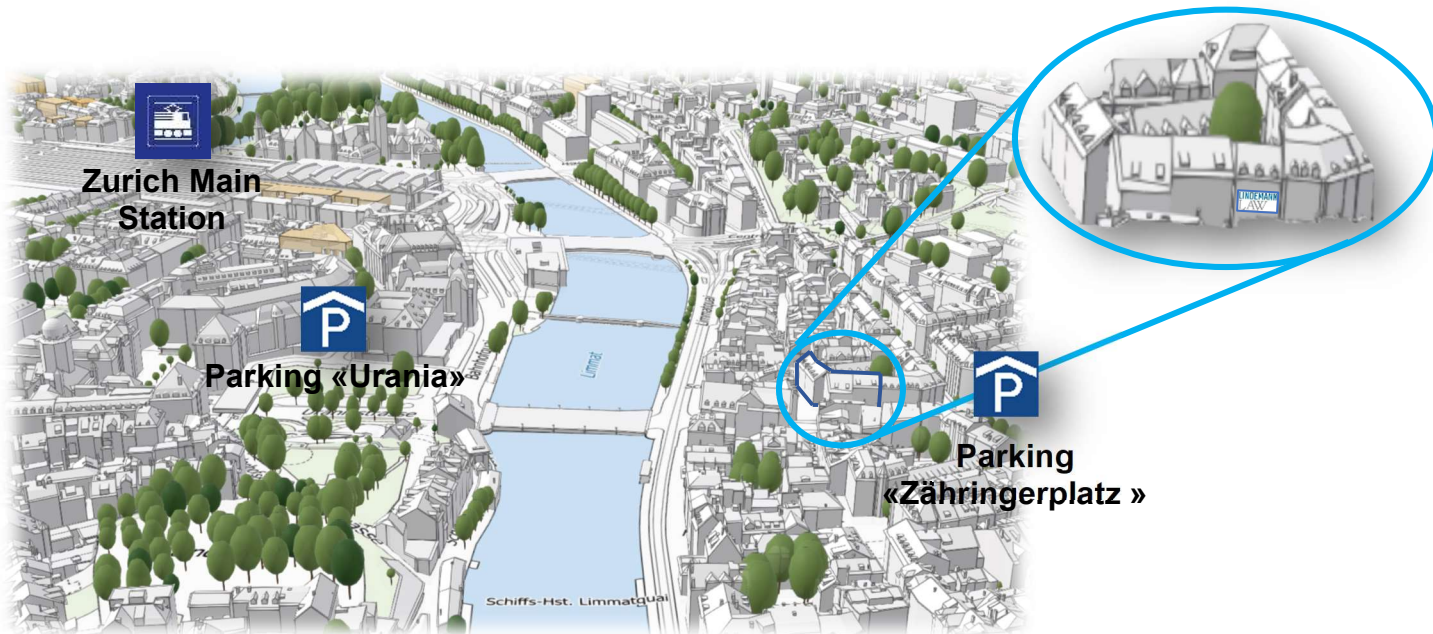

From AppStore

From Google Play Store

From Zurich Main Station

By Tram

- ✓ Our office is located near the Tram Station “Rudolf-Brun-Brücke” that you can reach by taking Tram  in the Direction of “Tiefenbrunnen” from Tram Station “Bahnhofquai/HB”.
 - After getting off the tram, walk to the crossroad and turn right until the supermarket “Alnatura”.
 - The entrance is located next to it. Take the stairs or the elevator to our office on the 3th floor.

By car

We recommend parking in the parking garages “Urania” nearby.

- ✓ From City Center/Bellevue: Drive in the direction of Zurich Main Station, on Limmatquai, following the river on your left side
 - Take a left at the bridge “Rudolf Brun Brücke” onto Bahnhofquai.
 - The parking garage “Urania” is located in front of you.
- ✓ From Zurich Airport (approx. 10 Km):
 - Leave the airport and enter highway A51 with direction to Zürich-Nord
 - At intersection 63 follow the direction “E41/E60/A1/A4 Zürich-City/St.Gallen/Schaffhausen”
 - At intersection 64 follow the right lane and the direction of “Zürich-City” (A1L) – after that, keep left to remain on A1L
 - Leave the highway by turning left into “Wasserwerkstrasse” – then turn right to “Lux Guyer-Weg/Neumühlequai”
 - Turn right to “Walchebrücke”, then right to “Museumstrasse” and keep straight on “Zollstrasse” until reaching Zurich Main Station
 - After arriving at Zurich Main Station, please follow “Bahnhofquai”, then turn right on the bridge “Rudolf-Brun-Brücke” to parking garage “Urania”

Navigate directly to
Mühlegasse 11

Parking

Parking Garage “Urania”:

Uraniastrasse 3
8001 Zürich

3 minutes walking-distance

Navigate directly to Urania

Parking Garage “Zähringerplatz”:

Zähringerplatz 17
8001 Zürich

3 minutes walking-distance

Navigate directly to Zähringerplatz